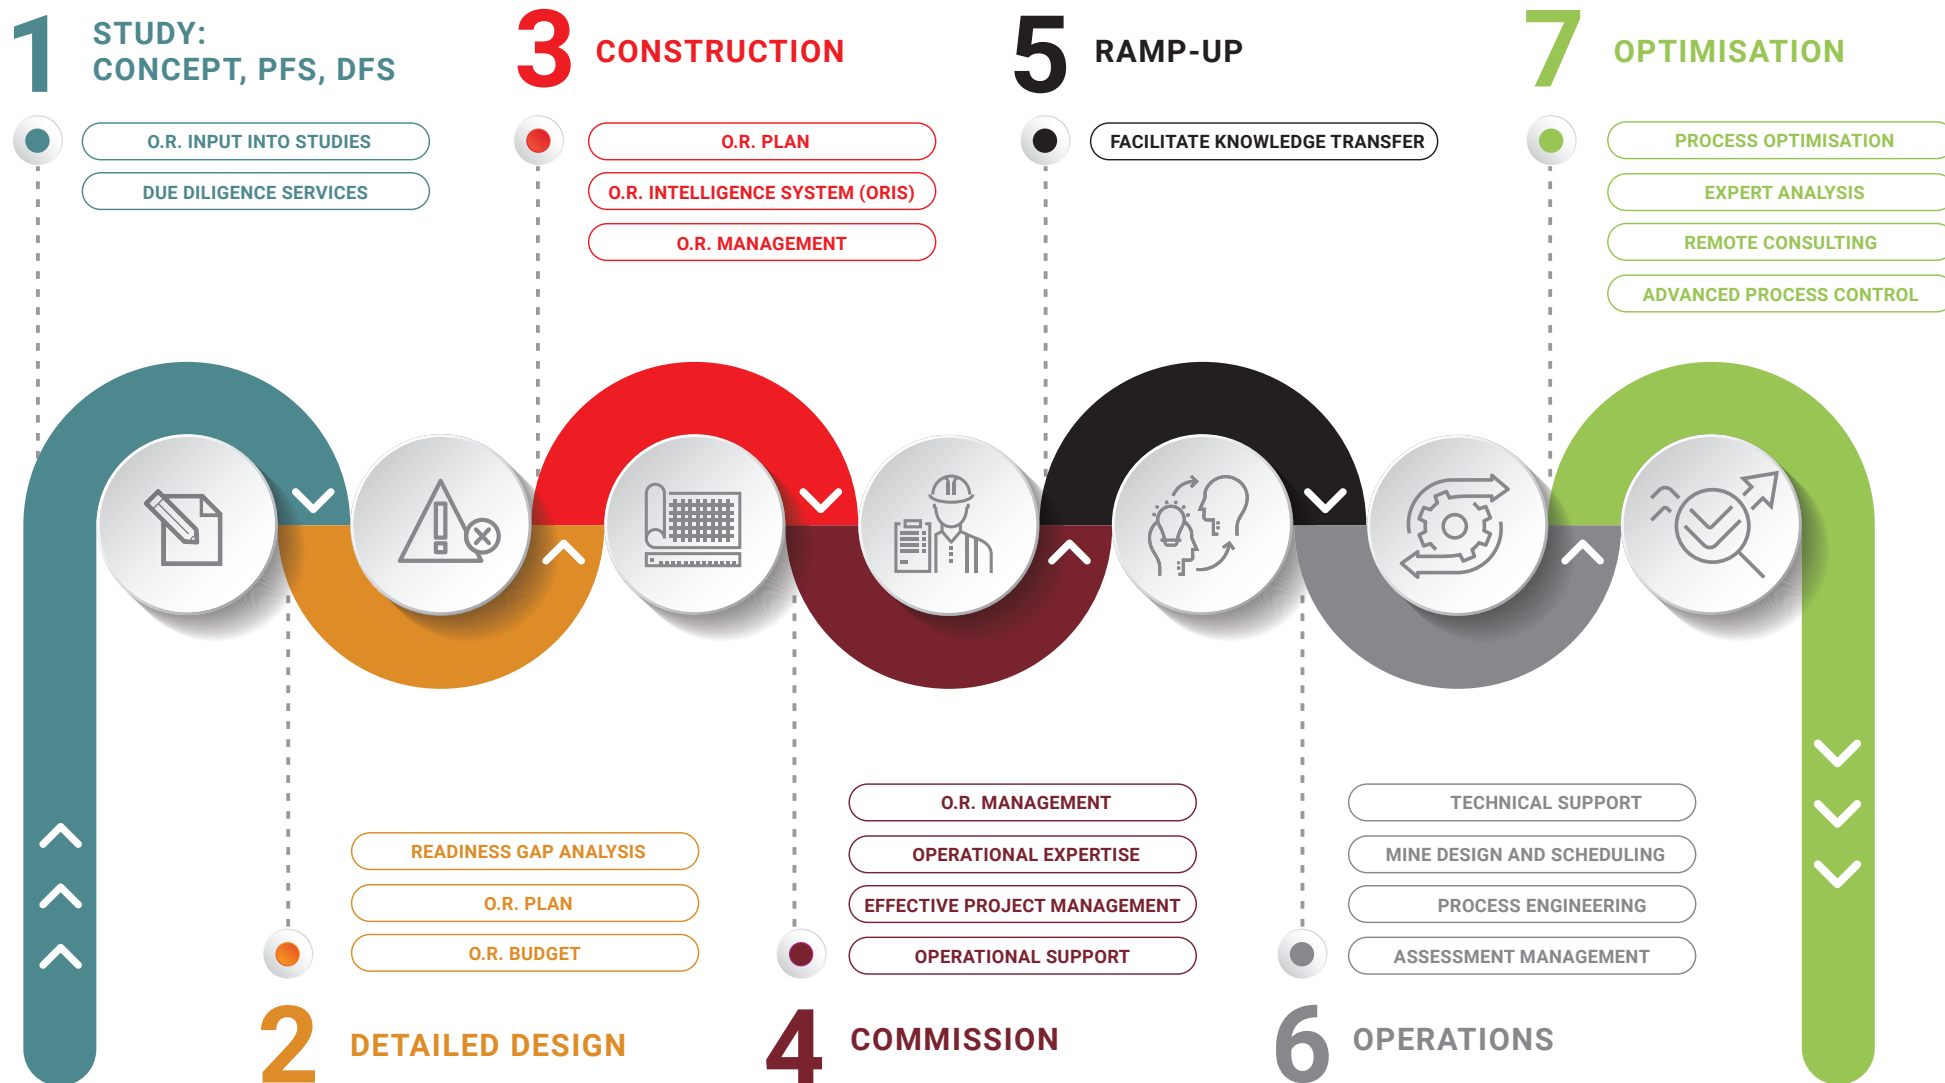

Matt van Wyk

Senior Vice President
Advisory

Johannes Oelofse

SME Operational
Excellence, Product
Development
Solution Deployment

Arend Hanekom

Operational Readiness

Paul Thomson

Expert Advisory,
Business Transformation,
Minerals Operational
& Project Delivery

Teon Swanepoel

Specialised Underground
Mechanised Mining
services

Isabel King

Business Development,
Effectiveness & Standards
Systems & Efficiency

OUR TEAM CAN BE DEPLOYED IN A MYRIAD OF WAYS DEPENDING ON YOUR NEEDS.